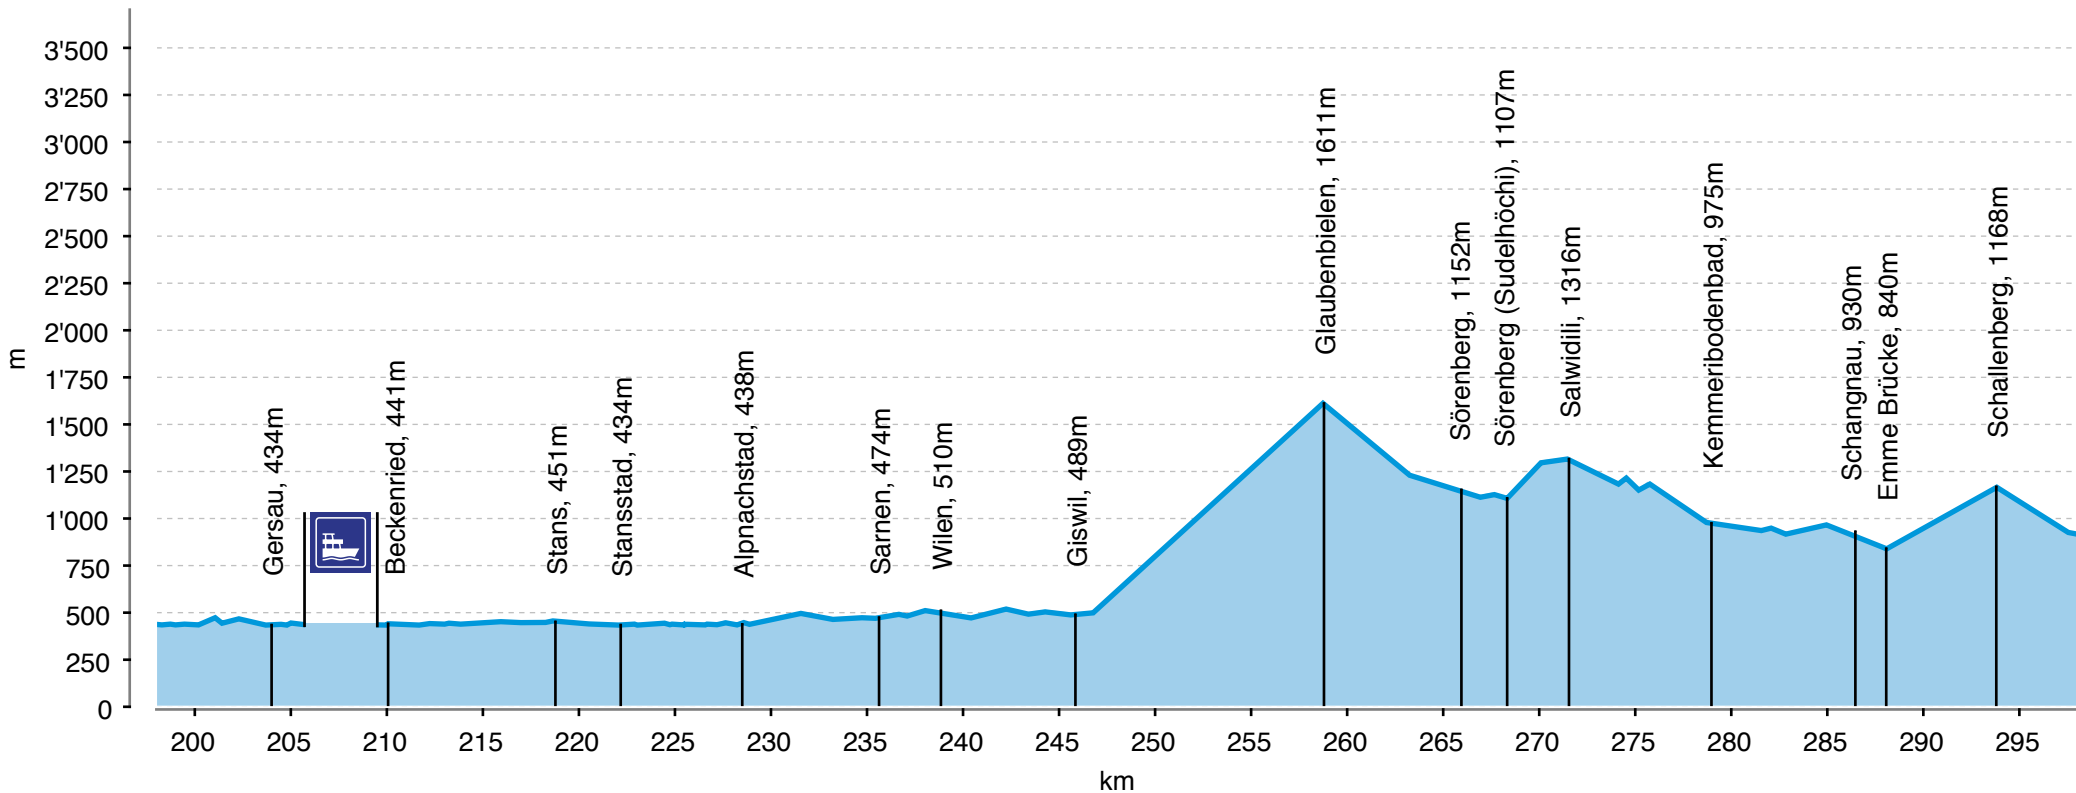

4 Alpenpanorama-Route, St.Margrethen-Aigle (1/5)

4 Alpenpanorama-Route, St.Margrethen-Aigle (2/5)

4 Alpenpanorama-Route, St.Margrethen-Aigle (3/5)

4 Alpenpanorama-Route, St.Margrethen-Aigle (4/5)

4 Alpenpanorama-Route, St.Margrethen-Aigle (5/5)