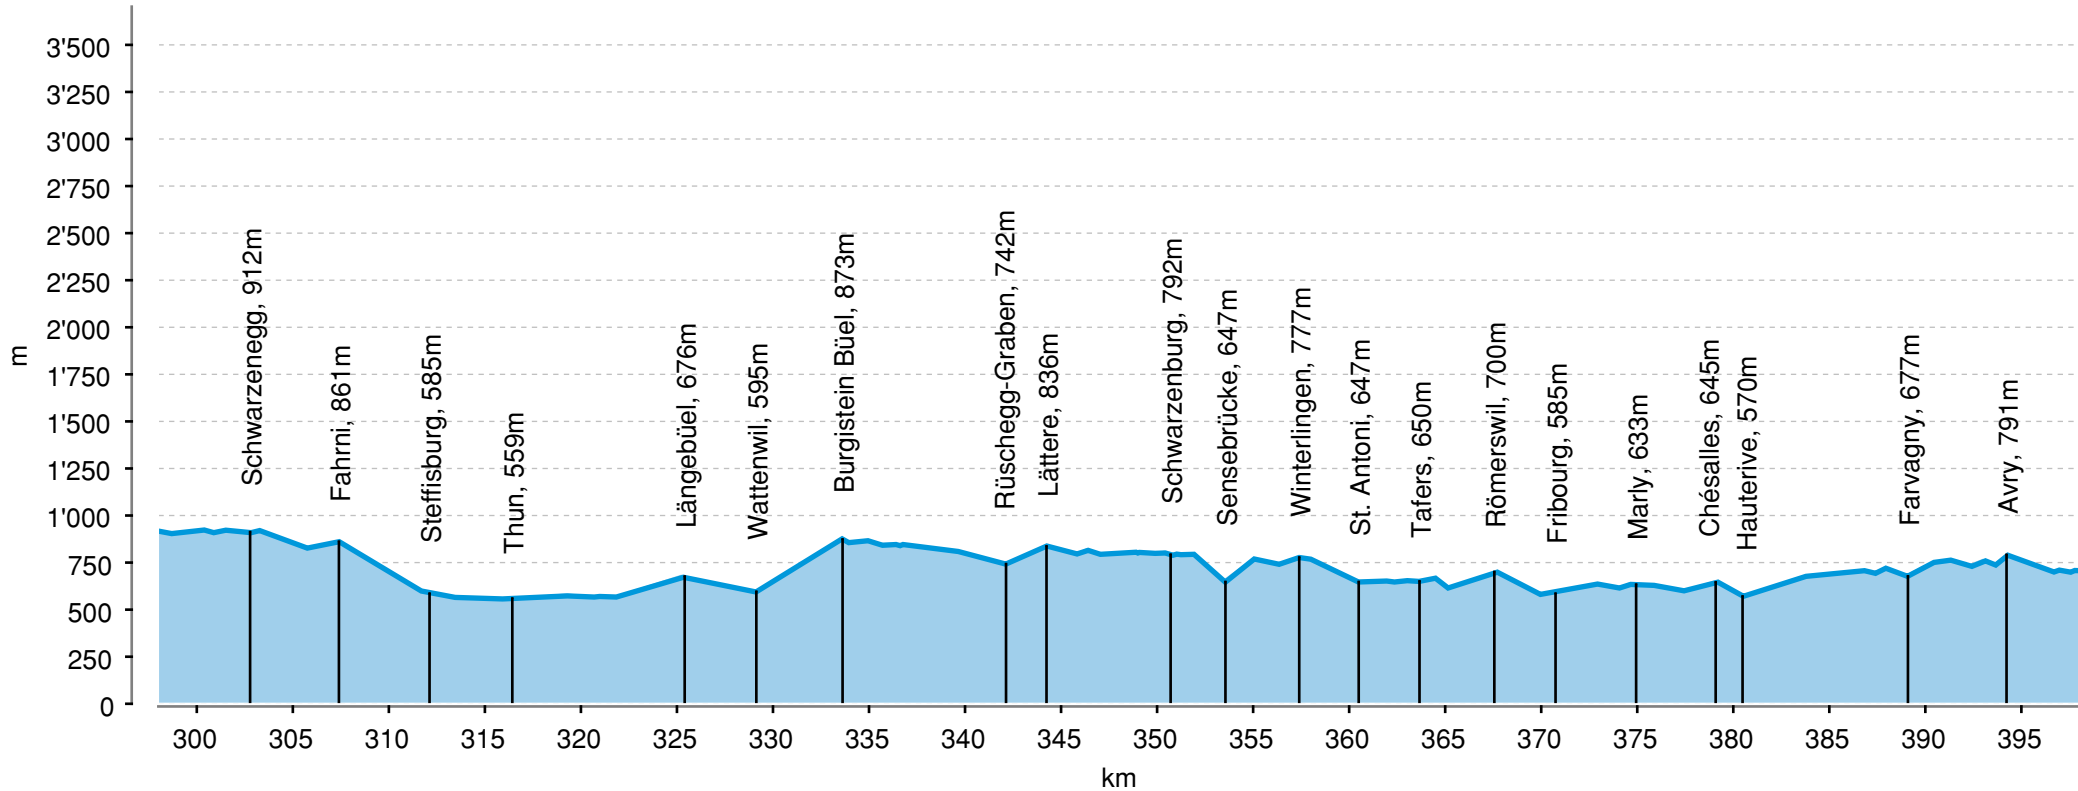

4 Alpenpanorama-Route, St.Margrethen-Aigle (1/5)

4 Alpenpanorama-Route, St.Margrethen-Aigle (2/5)

4 Alpenpanorama-Route, St.Margrethen-Aigle (3/5)

4 Alpenpanorama-Route, St.Margrethen-Aigle (4/5)

4 Alpenpanorama-Route, St.Margrethen-Aigle (5/5)