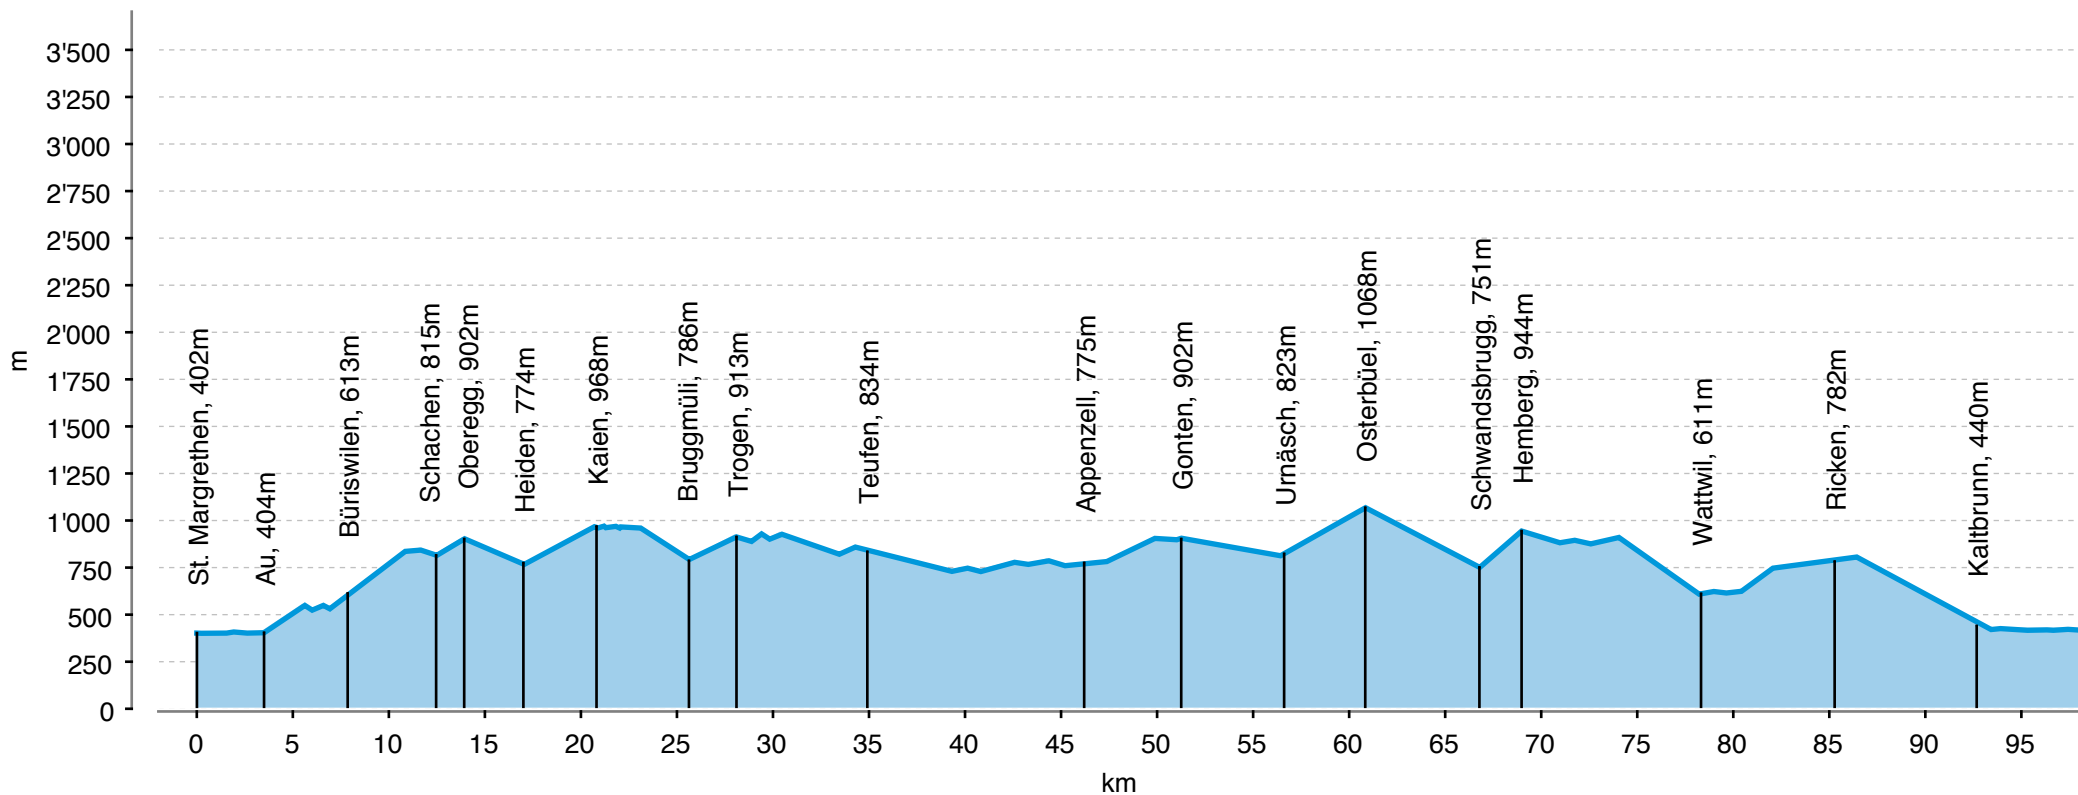

4 Alpenpanorama-Route, St.Margrethen-Aigle (1/5)

4 Alpenpanorama-Route, St.Margrethen-Aigle (2/5)

4 Alpenpanorama-Route, St.Margrethen-Aigle (3/5)

4 Alpenpanorama-Route, St.Margrethen-Aigle (4/5)

4 Alpenpanorama-Route, St.Margrethen-Aigle (5/5)