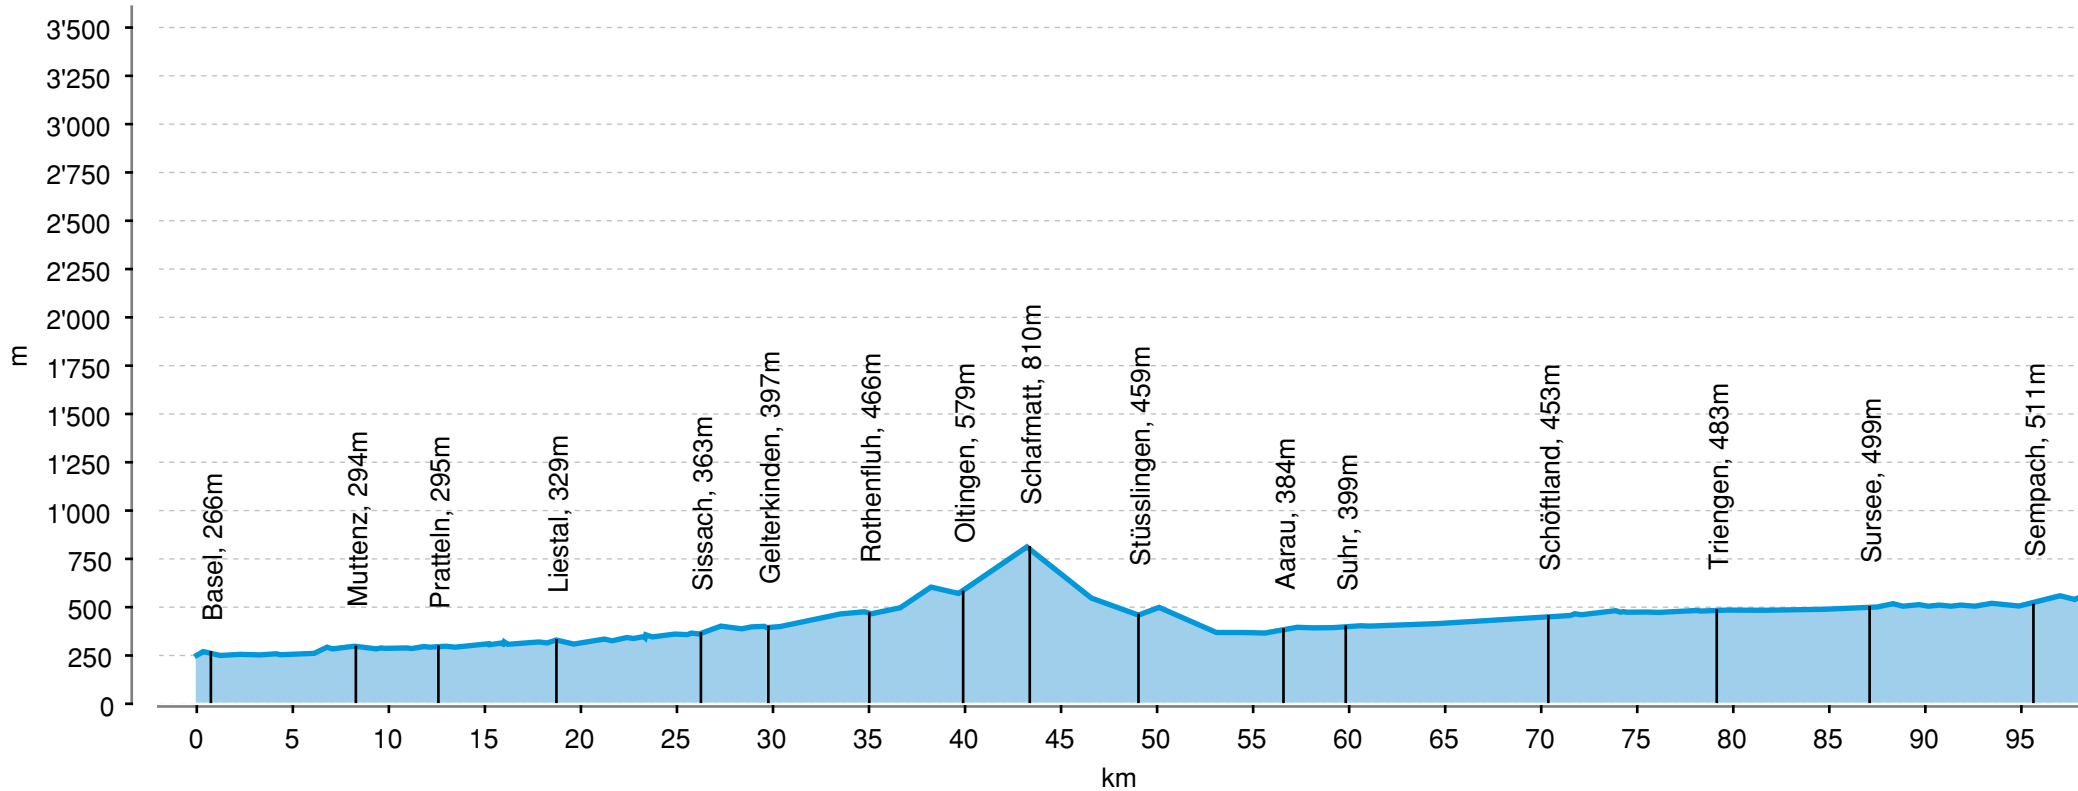

3 Nord-Süd-Route, Basel-Chiasso (1/4)

3 Nord-Süd-Route, Basel-Chiasso (2/4)

3 Nord-Süd-Route, Basel-Chiasso (3/4)

3 Nord-Süd-Route, Basel-Chiasso (4/4)