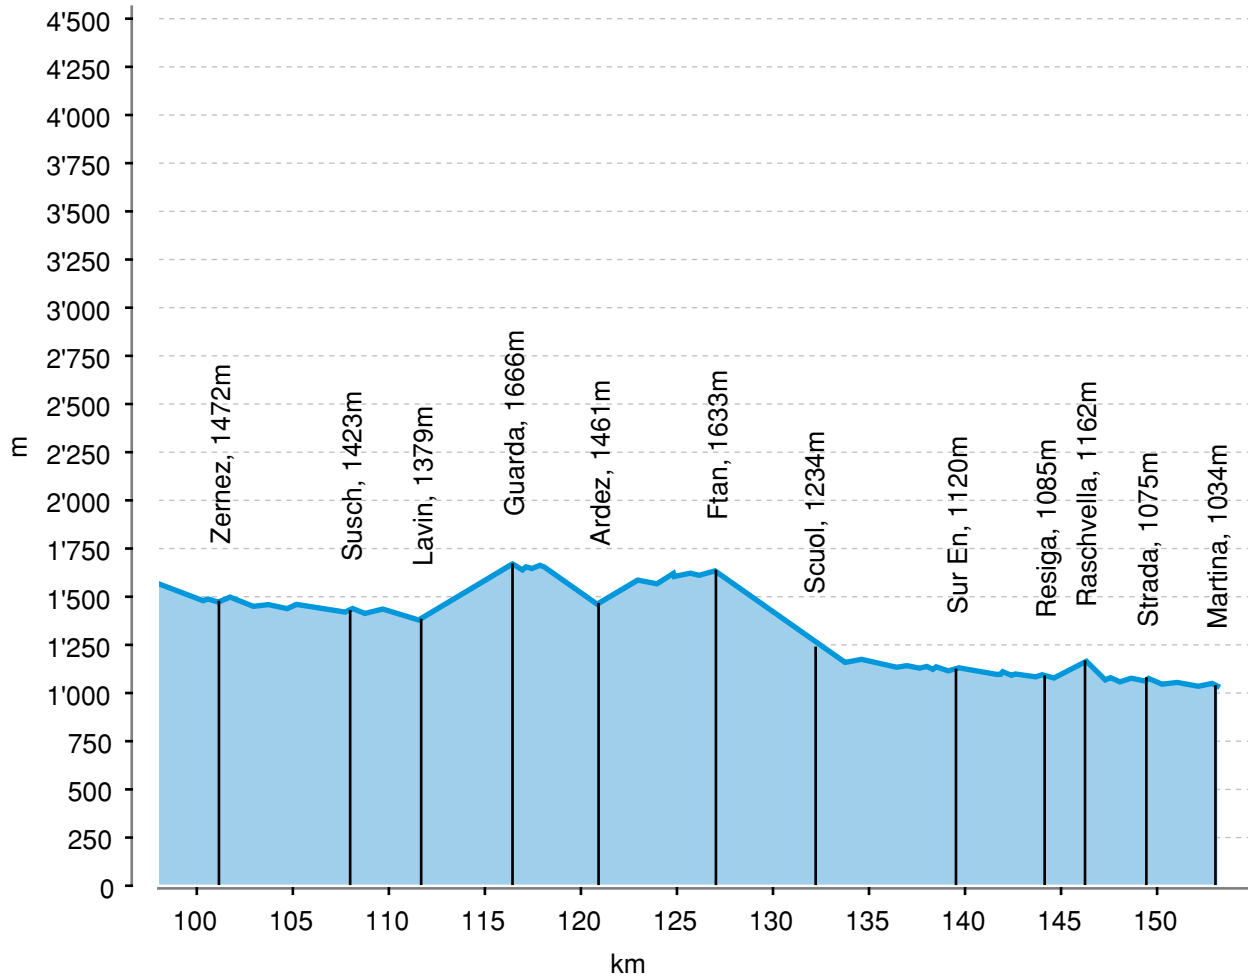

# 6 Graubünden-Route, Chur-Martina (1/2)

# 6 Graubünden-Route, Chur-Martina (2/2)

# 6 Graubünden-Route Ast San Bernadino, Chur-Bellinzona (1/2)

# 6 Graubünden-Route Ast San Bernadino, Chur-Bellinzona (2/2)