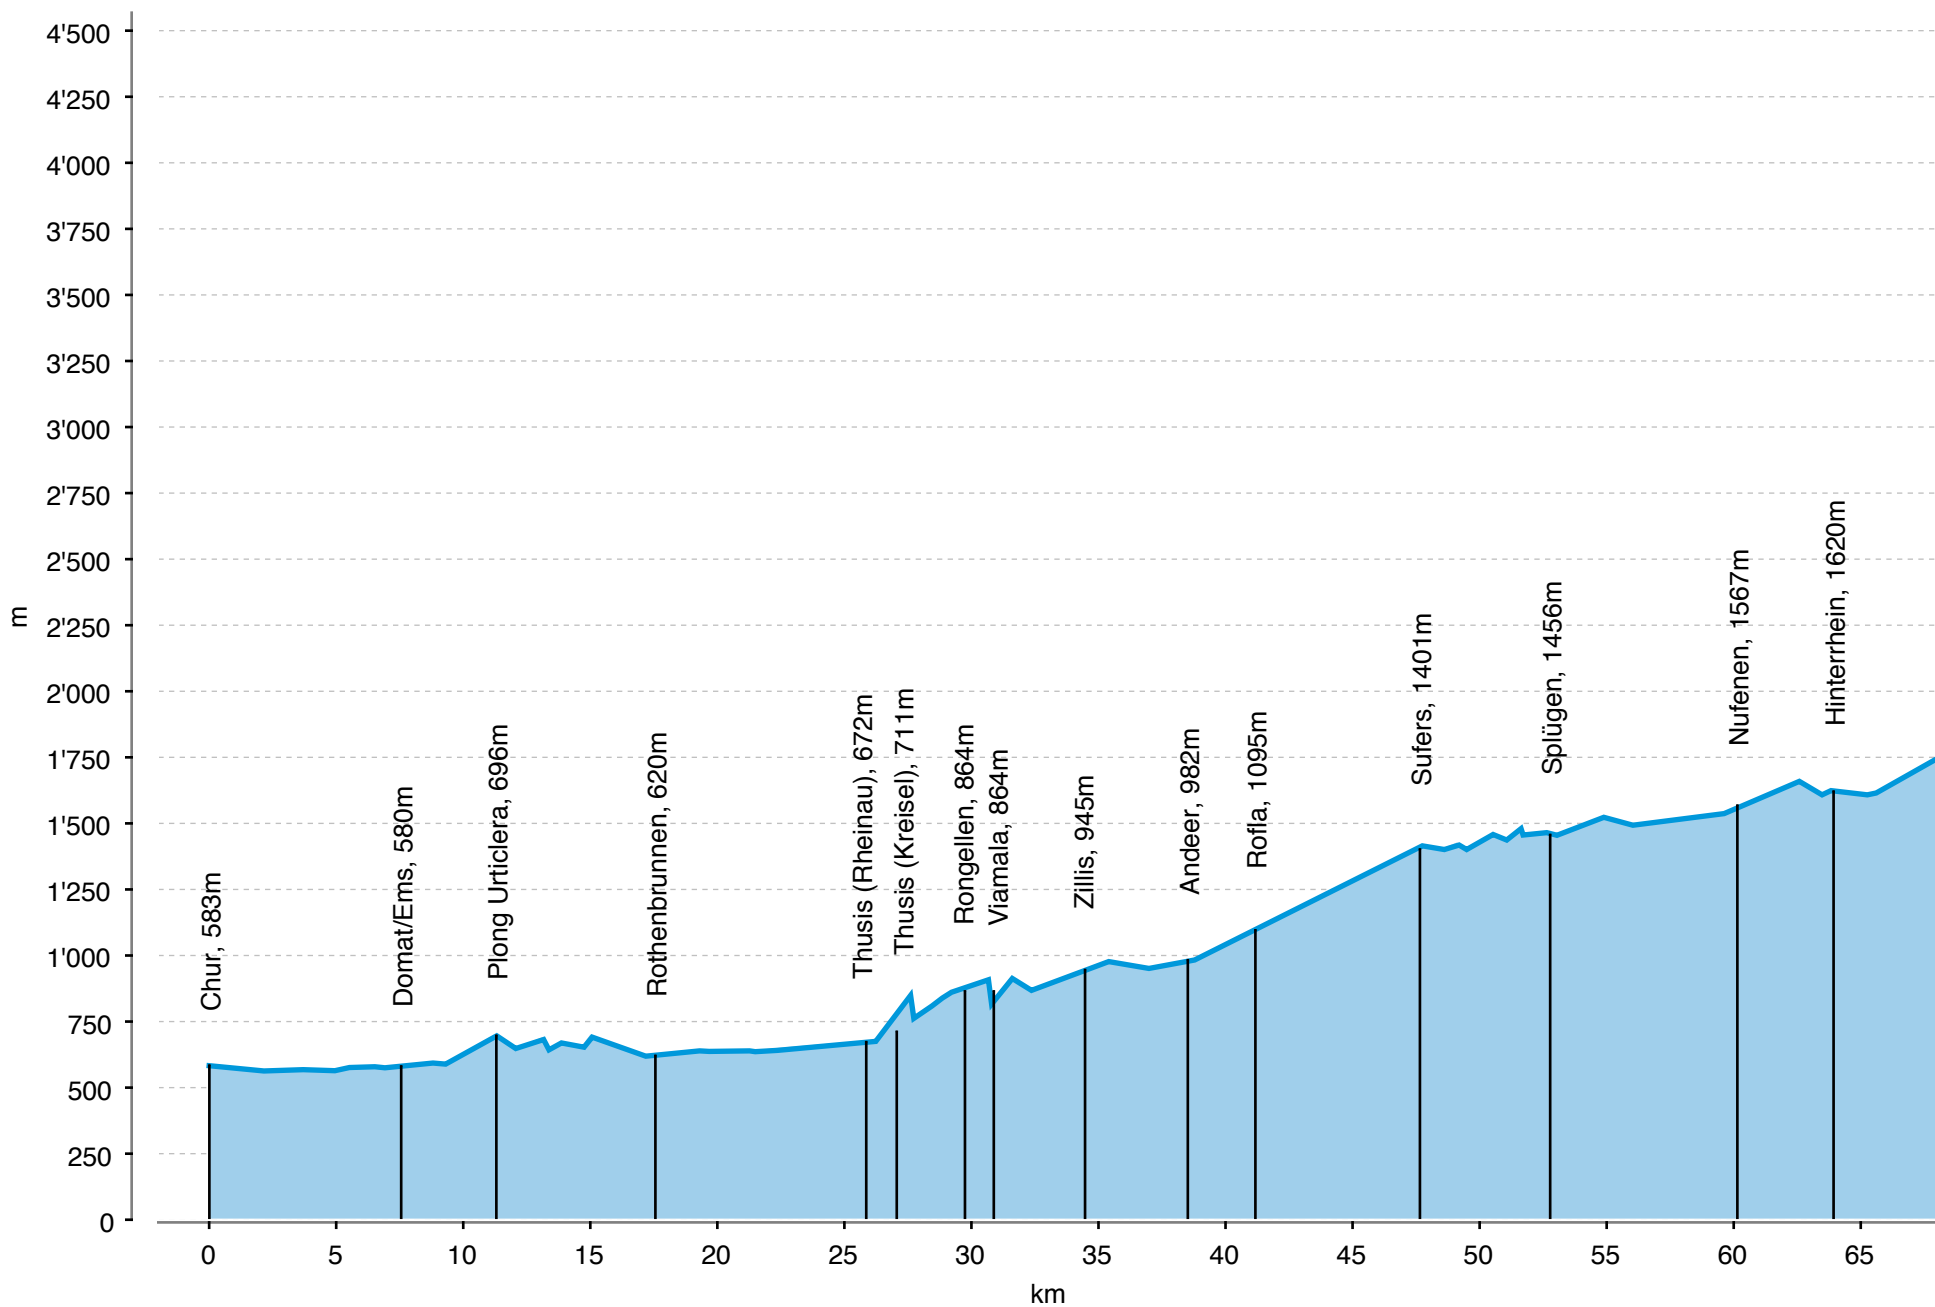

# 6 Graubünden-Route, Chur-Martina (1/2)

# 6 Graubünden-Route, Chur-Martina (2/2)

# 6 Graubünden-Route Ast San Bernadino, Chur-Bellinzona (1/2)

# 6 Graubünden-Route Ast San Bernadino, Chur-Bellinzona (2/2)